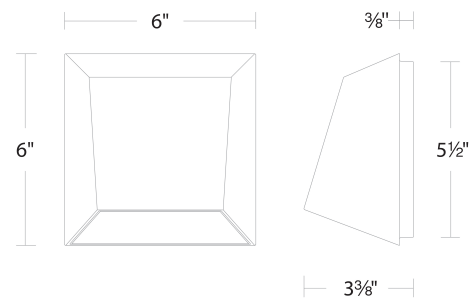

Fixture Type: _____

Catalog Number: _____

Project: _____

Location: _____

Atlantis Outdoor Wall Sconce

Model & Size	Color Temp & CRI	Watt	LED Lumens	Delivered Lumens	Finish
WS-W27106 6"	3000K 90	9W	181	113	AL Brushed Aluminum
	3500K 90	9W	207	130	BK Black
	4000K 90	9W	180	113	WT White

Example: **WS-W27106-30-AL**

DESCRIPTION

Searching the depths. Illuminating all that matters.

FEATURES

- 3CCT (3000K/3500K/4000K) selectable switch
- ACLED driverless technology
- 5 year warranty

SPECIFICATIONS

Color Temp:	4000K, 3500K, 3000K
Input:	120 VAC, 50/60Hz
CRI:	90
Dimming:	ELV: 100-10%, TRIAC: 100-10%
Rated Life:	54000 Hours
Mounting:	Can be mounted on wall in all orientations
Standards:	ETL, cETL, IP65
	Wet Location Listed
Construction:	Aluminum body, tempered glass diffuser

FINISHES

LINE DRAWING

WS-W27106