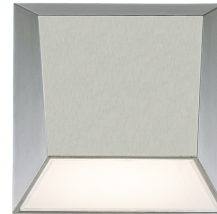

Fixture Type: _____

Catalog Number: _____

Project: _____

Location: _____

Atlantis Outdoor Wall Sconce

Model & Size	Color Temp & CRI	Watt	LED Lumens	Delivered Lumens	Finish
WS-W27106 6"	3000K 90	9W	181	113	AL Brushed Aluminum
	3500K 90	9W	207	130	BK Black
	4000K 90	9W	180	113	WT White

Example: **WS-W27106-30-AL**

DESCRIPTION

Searching the depths. Illuminating all that matters.

FEATURES

- 3CCT (3000K/3500K/4000K) selectable switch
- ACLED driverless technology
- 5 year warranty

SPECIFICATIONS

Color Temp:	4000K, 3500K, 3000K
Input:	120 VAC, 50/60Hz
CRI:	90
Dimming:	ELV: 100-10%, TRIAC: 100-10%
Rated Life:	54000 Hours
Mounting:	Can be mounted on wall in all orientations
Standards:	ETL, cETL, IP65
	Wet Location Listed
Construction:	Aluminum body, tempered glass diffuser